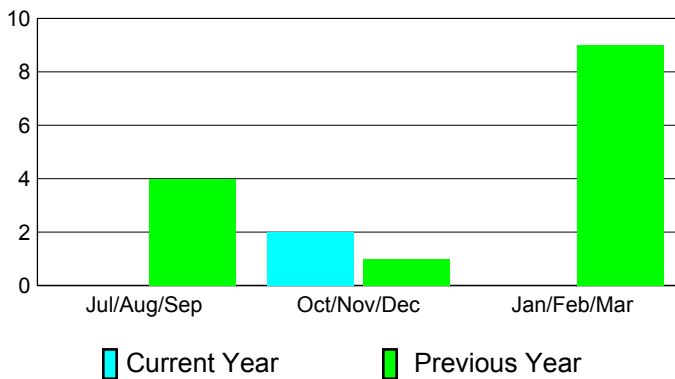

2010-2011 GMT Reports for District (or Undistricted) **District 380**

GMT: **PAUL CHOR HO FAN**

Location: **CHINA**

GMT CA: **5**

CLUBS

Club Results
2010-2011

Clubs
2009-2010

Month	New Club Goal	Actual New Clubs	Actual Dropped Clubs	Gain/Loss of Clubs	Gain/Loss of Clubs
Jul/Aug/Sep	2	0	0	0	4
Oct/Nov/Dec	2	5	-3	2	1
Jan/Feb/Mar	2	1	-1	0	9
Totals	6	6	-4	2	14

Club Results 2010-2011

Goal, New, Dropped, Gain/Loss

Comparison of Club Gain/Loss

Current Year Compared to the Previous Year

YTD Status Quo Clubs 2010-2011

Status Quo Clubs Compared to Status Quo Members

MEMBERSHIP