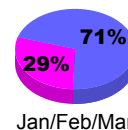

Membership Results
2010-2011

Membership
2009-2010

Month	Net Memb Goal	Actual New Memb	Actual Dropped Memb	Gain/Loss of Memb	Gain/Loss of Memb
Jul/Aug/Sep	70	70	-3	67	131
Oct/Nov/Dec	90	157	-32	125	64
Jan/Feb/Mar	70	330	-470	-140	74
Totals	230	557	-505	52	269

Membership Results 2010-2011

Goal, New, Dropped, Gain/Loss

Comparison of Membership Gain/Loss

Current Year Compared to the Previous Year

Gender Comparison 2010-2011

Male

Female