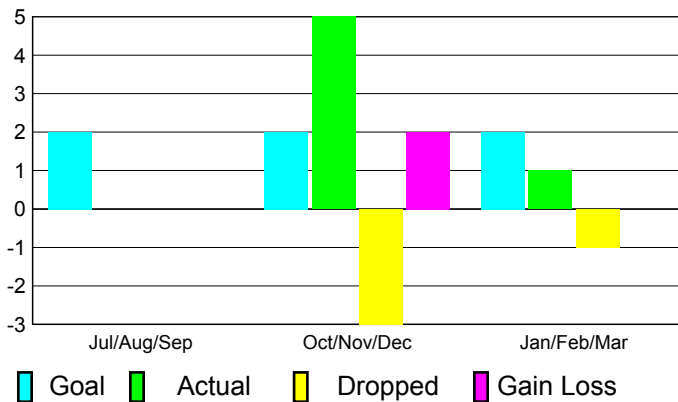

2010-2011 GMT Reports for District (or Undistricted) **District 380**

GMT: **PAUL CHOR HO FAN**

Location: **CHINA**

GMT CA: **5**

CLUBS

Club Results
2010-2011

Clubs
2009-2010

Month	New Club Goal	Actual New Clubs	Actual Dropped Clubs	Gain/Loss of Clubs	Gain/Loss of Clubs
Jul/Aug/Sep	2	0	0	0	4
Oct/Nov/Dec	2	5	-3	2	1
Jan/Feb/Mar	2	1	-1	0	9
Totals	6	6	-4	2	14

Club Results 2010-2011

Goal, New, Dropped, Gain/Loss

Comparison of Club Gain/Loss

Current Year Compared to the Previous Year

YTD Status Quo Clubs 2010-2011

Status Quo Clubs Compared to Status Quo Members

MEMBERSHIP