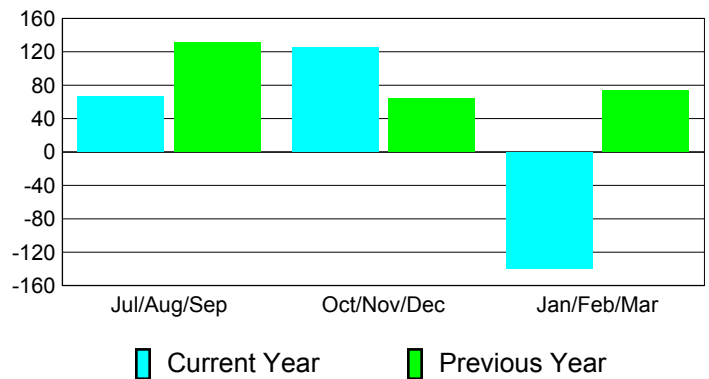

Membership Results
2010-2011

Membership
2009-2010

Month	Net Memb Goal	Actual New Memb	Actual Dropped Memb	Gain/Loss of Memb	Gain/Loss of Memb
Jul/Aug/Sep	70	70	-3	67	131
Oct/Nov/Dec	90	157	-32	125	64
Jan/Feb/Mar	70	330	-470	-140	74
Totals	230	557	-505	52	269

Membership Results 2010-2011

Goal, New, Dropped, Gain/Loss

Comparison of Membership Gain/Loss

Current Year Compared to the Previous Year

Gender Comparison 2010-2011

Male

Female