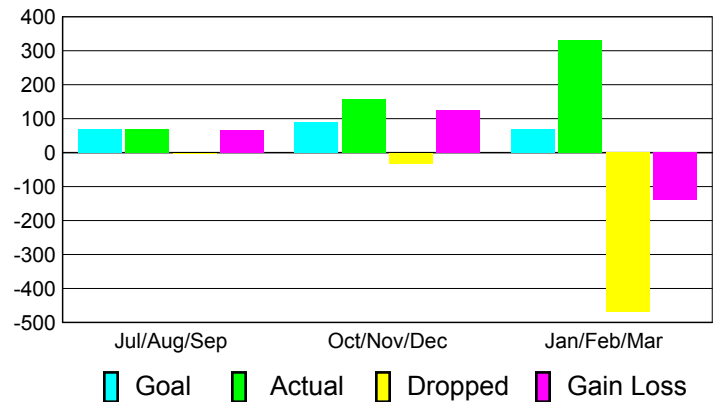

Membership Results 2010-2011

Goal, New, Dropped, Gain/Loss

Comparison of Membership Gain/Loss

Current Year Compared to the Previous Year